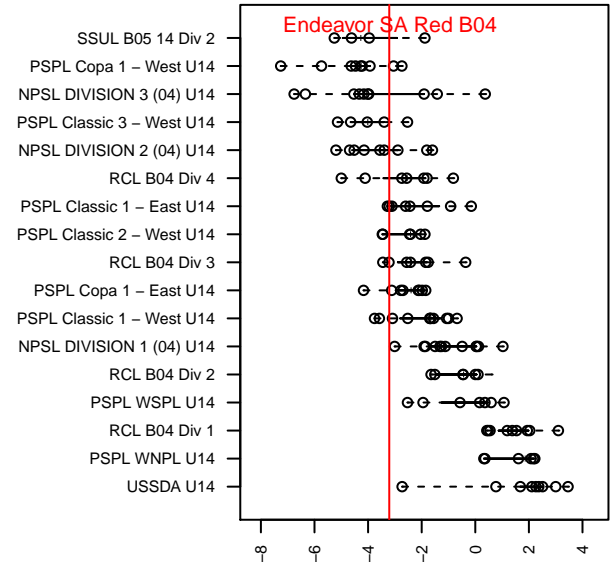

Endeavor SA Red B04

, WA
 B04 total strength=968
 attack=2.25 defense=1.42
 fall league = PSPL Classic 1 – East U14

alt names used:
 ENDEAVOUR SOCCER ACADEMY BOYS '04
 Endeavour Soccer Academy Boys '04 Allred

Venues played:
 2016 Spr PSPL SuperLeague East U13
 2016 WA Cup U13 Gold U13
 2017 Les Schwab NW Cup U14 Challenge (Silv
 2017 PSPL Classic 1 – East U14

Endeavor SA Red B04
 Dots are actual minus expected GF (blue circles) and GA (red triangles).
 Blue line is smoothed change in attack strength. Red is smoothed change in defense strength.

**attack and defense variance (black dot)
relative to other teams
and top 10 in region**

**attack and defense rating
relative to others at age
and all opponents in last 13 months**

Performance relative to 13 month average